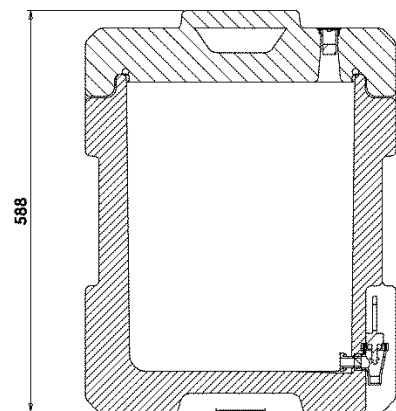

Model	Code	EAN code	Ext. Dim. (mm)	Capacity (l)	Weight (Kg)
QC25 green	QC250013	8022949033538	310x455xh588	25	8,5

FEATURES

	<p>Built-in tap, for greater protection during travel.</p>		<p>Possibility to replace the tap with a special cap, useful in the case of transport of food (soups, sauces, etc. ..).</p>
	<p>Cover sealing gasket easily dismantled.</p>		<p>Lid firmly hinged to the body.</p>
	<p>Effective and resistant closure system, with the possibility of affixing a seal, to ensure greater safety of the food transported</p>		<p>Equipped with vent valve adjustable.</p>
	<p>Monobloc structure, without edges, joints and welding.</p>		<p>Insulation with CFC and HCFC-free polyurethane foam.</p>
<p>°C</p>	<p>Guaranteed container for use: from -30°C to +85°C.</p>		

TECHNICAL DATA (mm)

SPARE PARTS

			
<p>RRI021 Gasket lid 5 pieces per package</p>	<p>RRI093 Complete faucet kit 1 piece per package</p>	<p>RRI031 Vent plugs kit with valve 10 pieces per package</p>	<p>RRI091 Faucet cap 2 pieces per package</p>
			
<p>RRI128 Stainless steel closures with screws 2 pieces per package</p>	<p>RRI002 Stainless steel closures with rivets 2 pieces per package</p>		