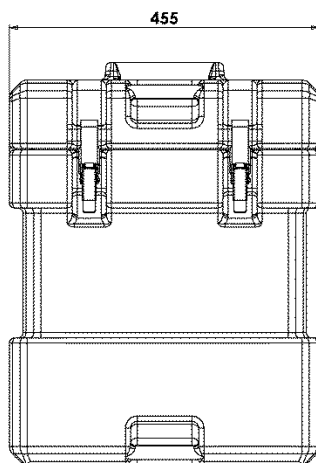

FEATURES

	Built-in tap, for greater protection during travel.		Possibility to replace the tap with a special cap, useful in the case of transport of food (soups, sauces, etc. ..).
	Cover sealing gasket easily dismantled.		Lid firmly hinged to the body.
	Effective and resistant closure system, with the possibility of affixing a seal, to ensure greater safety of the food transported		Equipped with vent valve adjustable.
	Monobloc structure, without edges, joints and welding.		Insulation with CFC and HCFC-free polyurethane foam.
°C	Guaranteed container for use: from -30°C to +85°C.		

TECHNICAL DATA (mm)