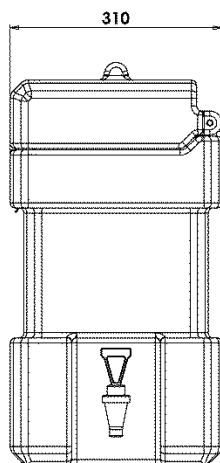

Insulated container for liquids QC25 rev0 19/7/23

Insulated container for the transport and distribution of liquids at controlled temperature

- Brand: MELFORM
- Country of origin: ITALY
- Customs code: 39231090
- Compatible with food contact
- Capacity: 25 liters.
- Technology: rotational
- Warranty: 24 months
- Extremely **robust and durable**, designed for very intensive use
- Equipped with 5 integrated grip handles that allow transport in two positions: vertically or horizontally
- Fully recyclable at the end of its operational life.

Model	Code	EAN code	Ext. Dim. (mm)	Capacity (l)	Weight (Kg)
QC25 green	QC250013	8022949033538	310x455xh588	25	8,5

FEATURES

	<p>Built-in tap, for greater protection during travel.</p>		<p>Possibility to replace the tap with a special cap, useful in the case of transport of food (soups, sauces, etc. ..).</p>
	<p>Cover sealing gasket easily dismantled.</p>		<p>Lid firmly hinged to the body.</p>
	<p>Effective and resistant closure system, with the possibility of affixing a seal, to ensure greater safety of the food transported</p>		<p>Equipped with vent valve adjustable.</p>
	<p>Monobloc structure, without edges, joints and welding.</p>		<p>Insulation with CFC and HCFC-free polyurethane foam.</p>
<p>°C</p>	<p>Guaranteed container for use: from -30°C to +85°C.</p>		

TECHNICAL DATA (mm)

SPARE PARTS

			
<p>RRI021 Gasket lid 5 pieces per package</p>	<p>RRI093 Complete faucet kit 1 piece per package</p>	<p>RRI031 Vent plugs kit with valve 10 pieces per package</p>	<p>RRI091 Faucet cap 2 pieces per package</p>
			
<p>RRI128 Stainless steel closures with screws 2 pieces per package</p>	<p>RRI002 Stainless steel closures with rivets 2 pieces per package</p>		