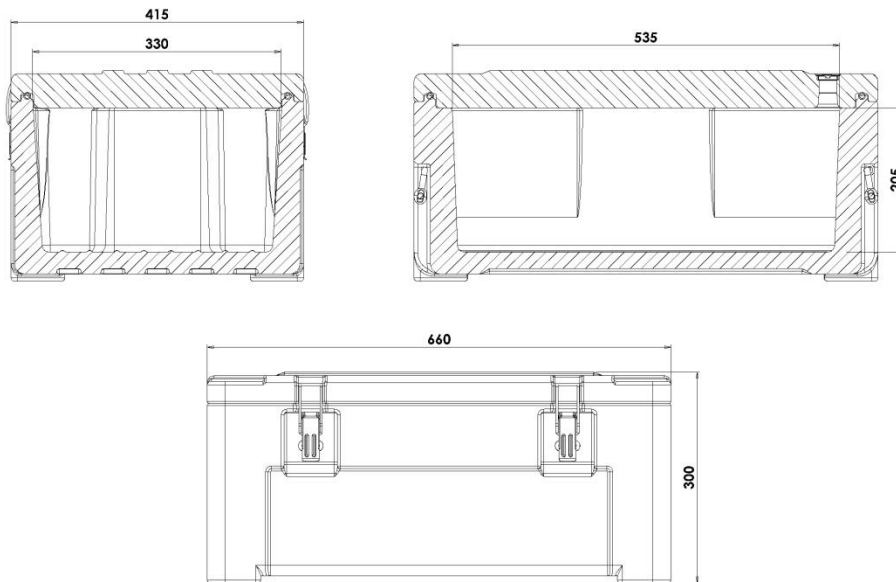

## Insulated container with top opening for the transport of products at controlled temperature

- Brand: MELFORM
- Country of origin: ITALY
- Customs code: 39231090
- Compatible with food contact
- Color: melange grey/blue
- Capacity: 39 liters.
- Technology: rotomoulding
- Warranty: 24 months
- Fully recyclable at the end of its operational life.
- Stackable and easy to handle

Model	Code	EAN code	Ext. dim. (mm)	Int. dim. (mm)	Capacity l	Weight Kg
GN 1/1 melange	GN110006	8022949014735	415x660xh300	330x535xh205	39	7,4
GN 1/1 blue	GN110001	8022949005337				
GN 1/1 red	GN110004	8022949014711				

## TECHNICAL DATA (mm)

## FIXINGS

Model	Code	Color	Ext. dim. (mm)	Int. dim. (mm)	Capacity l	Weight Kg
Maxidolly Cart <b>chrome handle</b>	MAXI0012	Mel. grey blue	525x750xh965			9,4
Maxidolly Cart <b>stainless steel handle</b>	MAXI0011	Mel. grey blue	525x750xh965			9,4
Maxidolly Cart <b>without handle</b>	MAXI9002	Mel. grey blue	525x750xh210			7
Data logger <b>USB</b>	AFG007		80x33xh14			